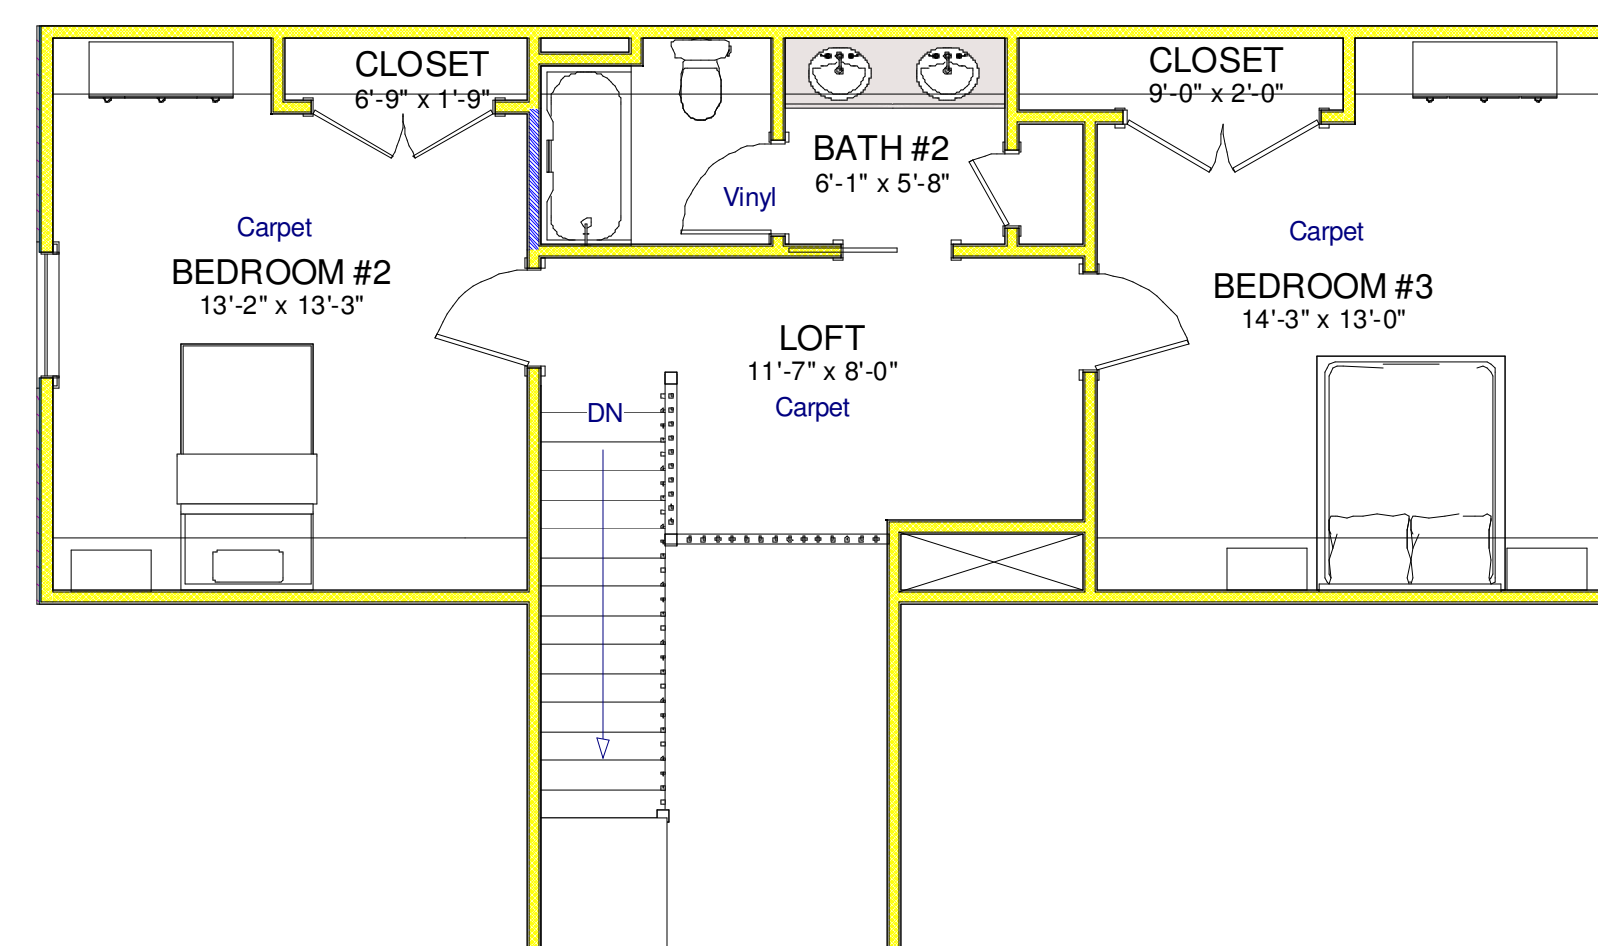

Foundation

2nd Floor

1st Floor

Revisions:

401 Silver Maple ~ Spec

Keith Homes, Inc.

Design By: K. Diesel
Date: 03-28-2016