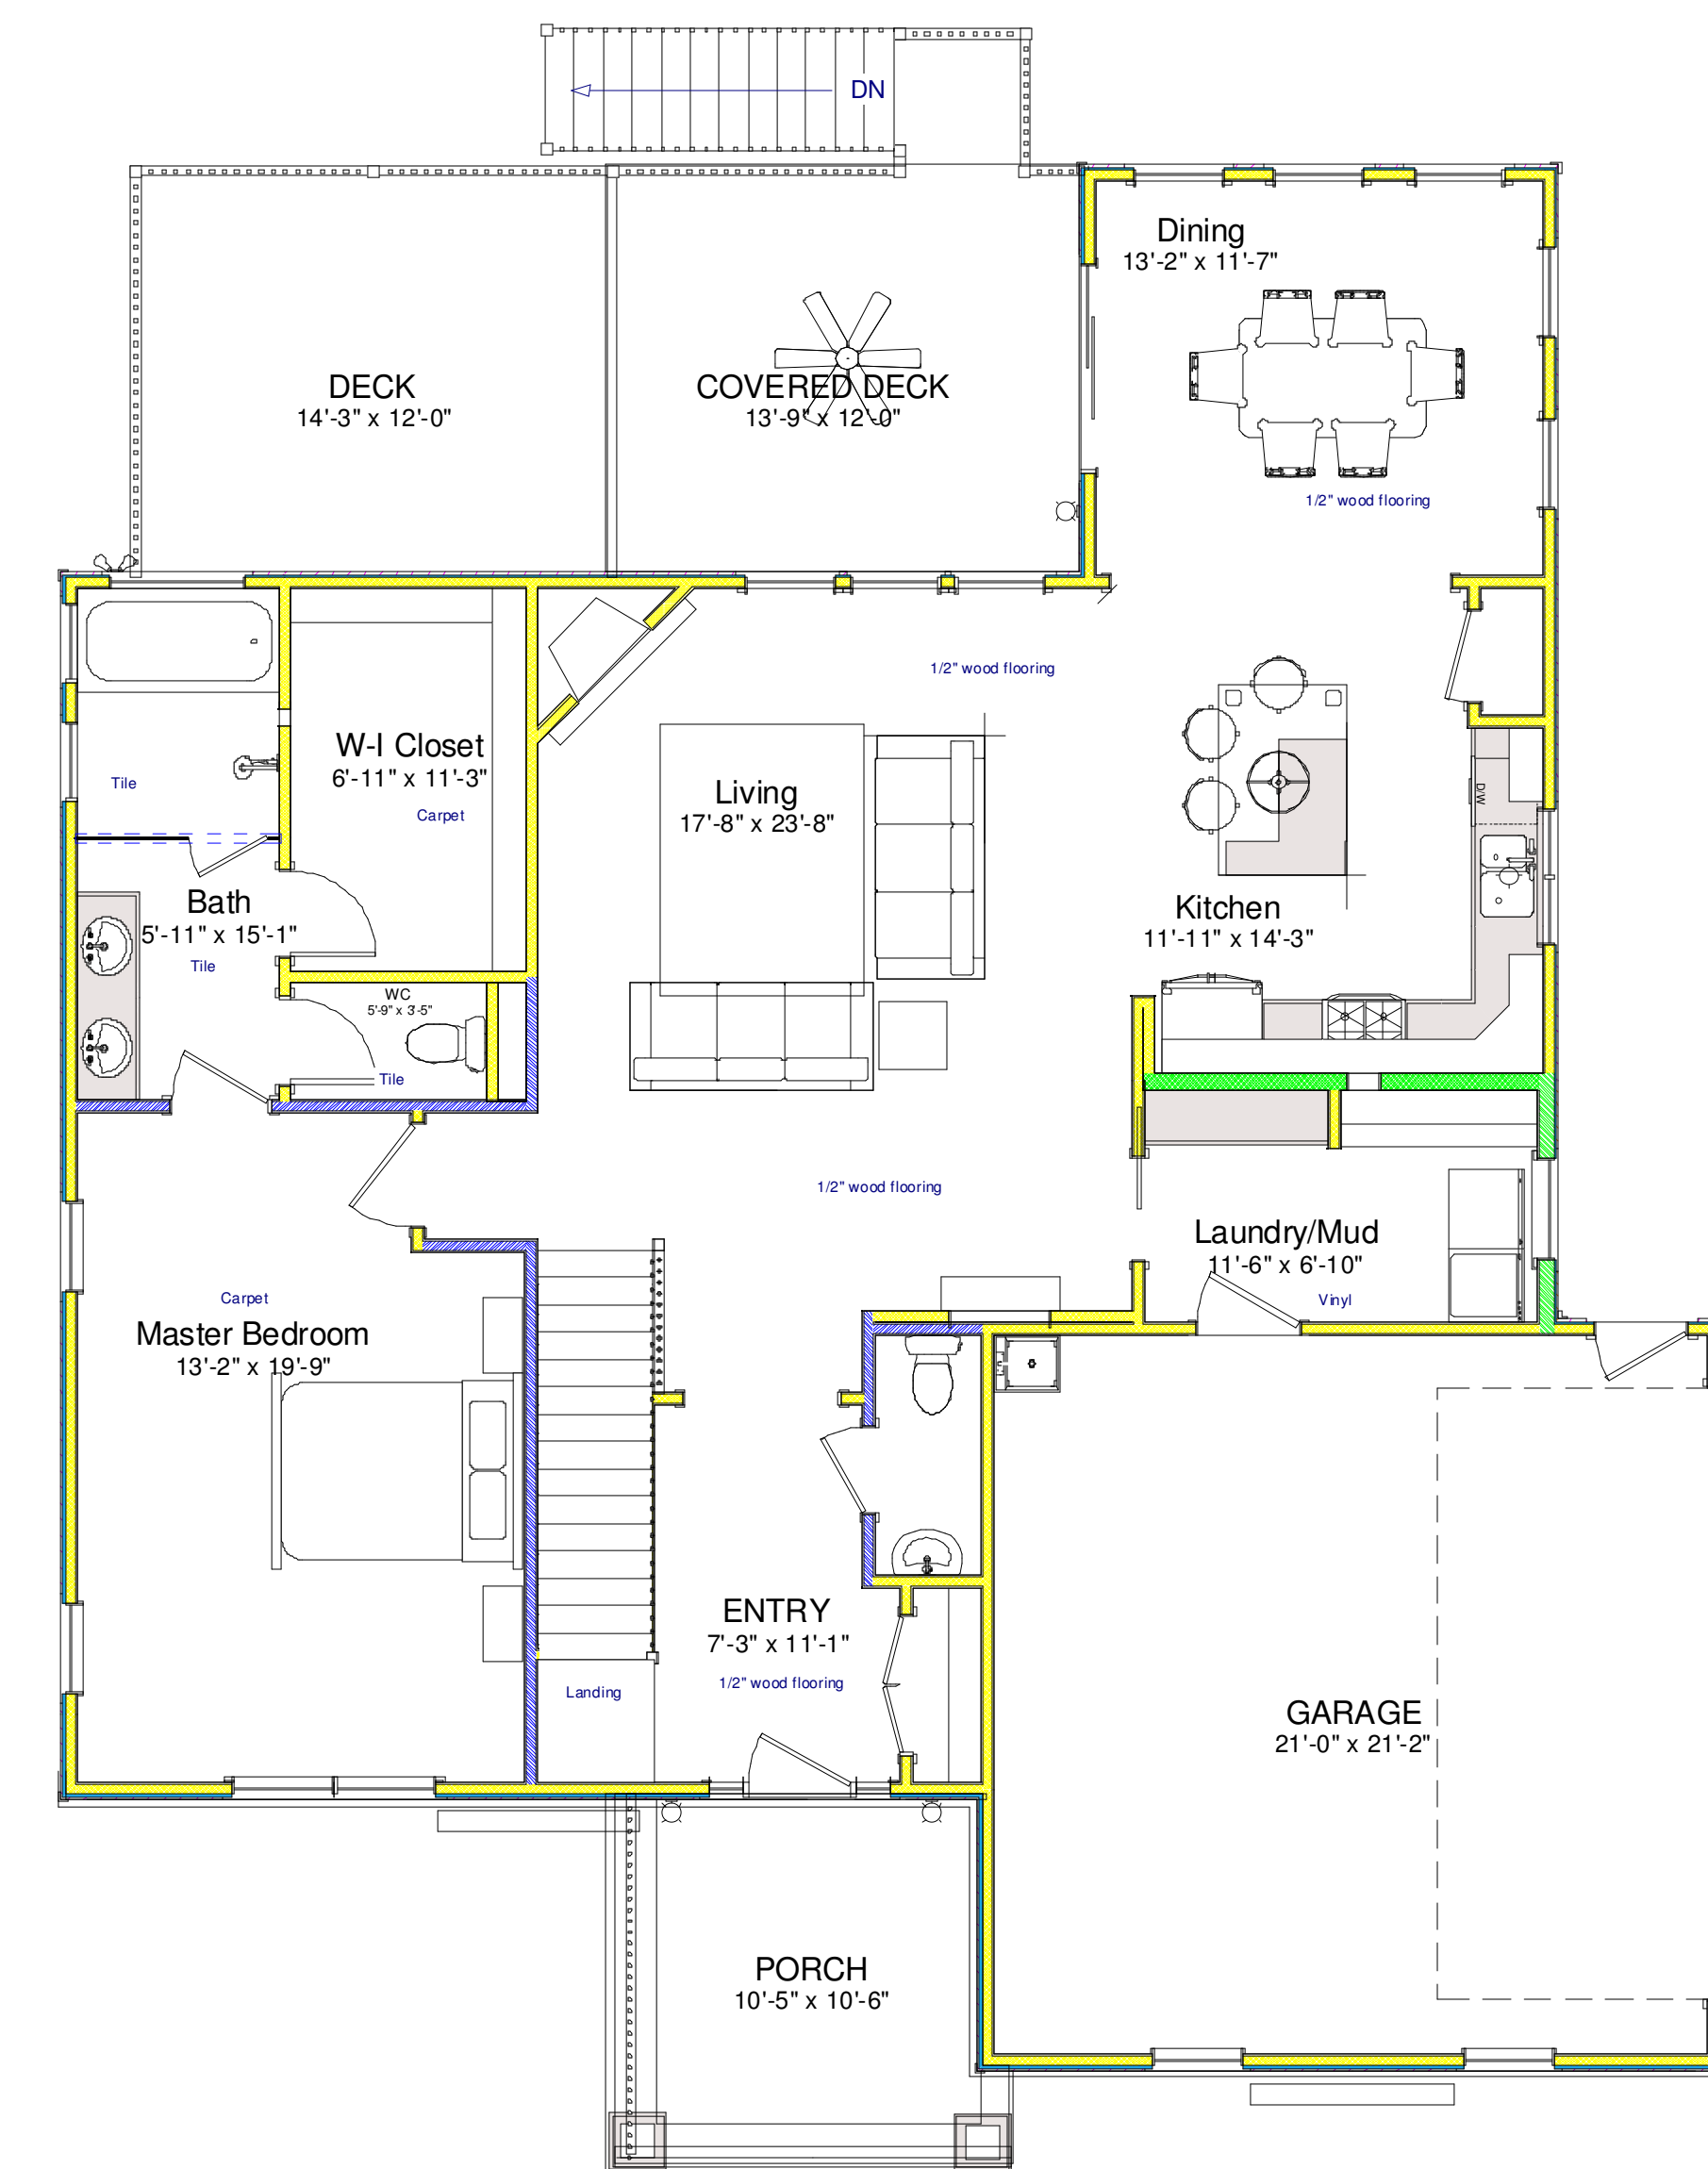

Foundation

2nd Floor

1st Floor

Revisions:

401 Silver Maple ~ Spec

Keith Homes, Inc.

Design By: K. Diesel
Date: 03-28-2016