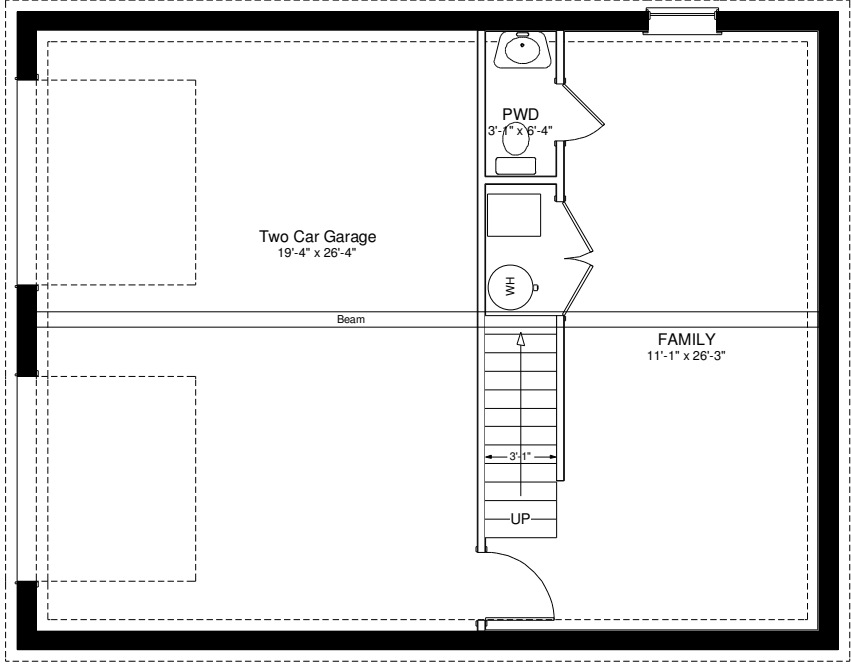

Keith Homes, Inc.
2455 Park Ave
Washington Pa
724-223-0285

Sycamore foundation
504 4BDR integral garage