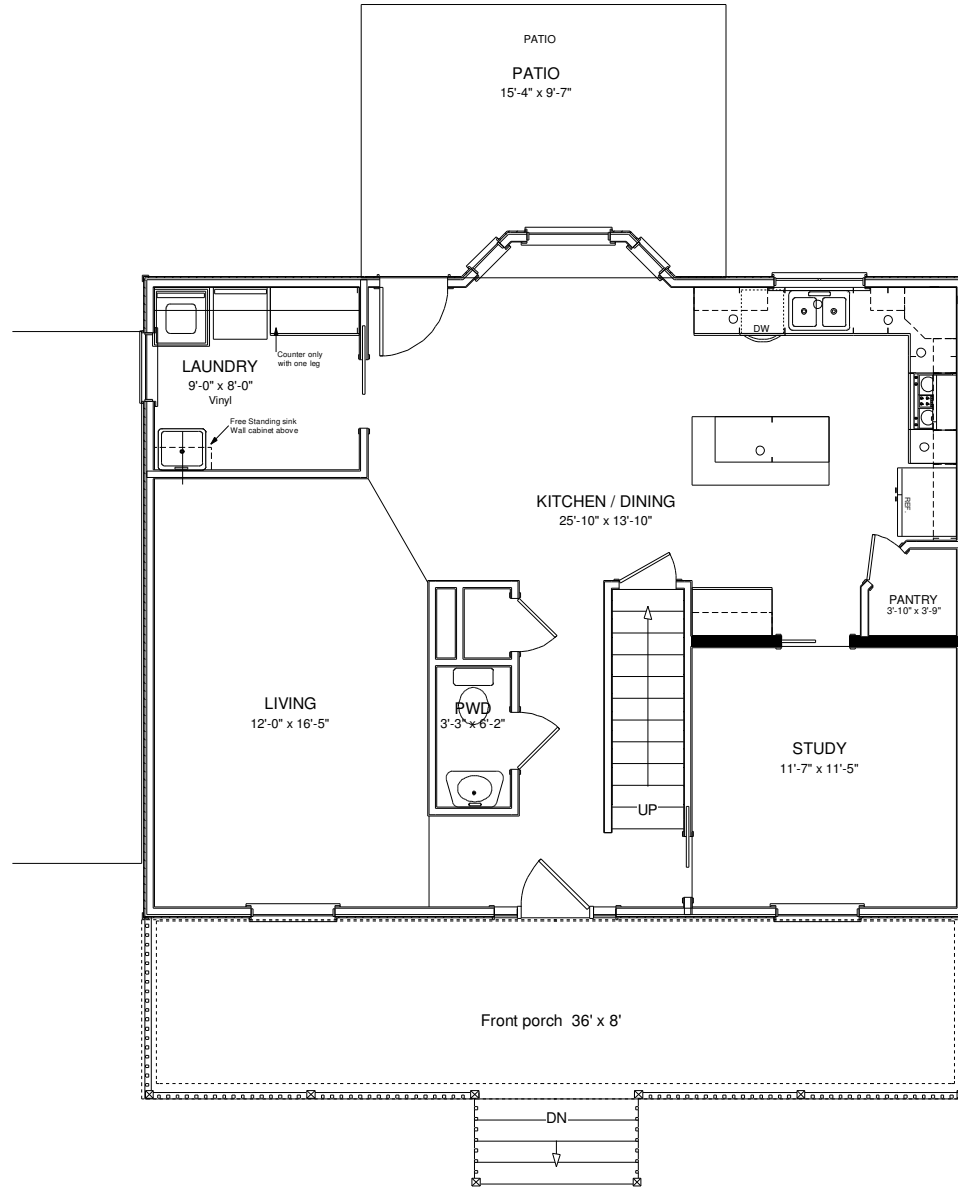

Keith Homes, Inc.
2455 Park Ave
Washington Pa
724-223-0285

Sycamore Elevation
504 4BDR Integral garage

Keith Homes, Inc.
 2455 Park Ave
 Washington Pa
 724-223-0285

Sycamore 1st Floor
 504 4BDR integral garage