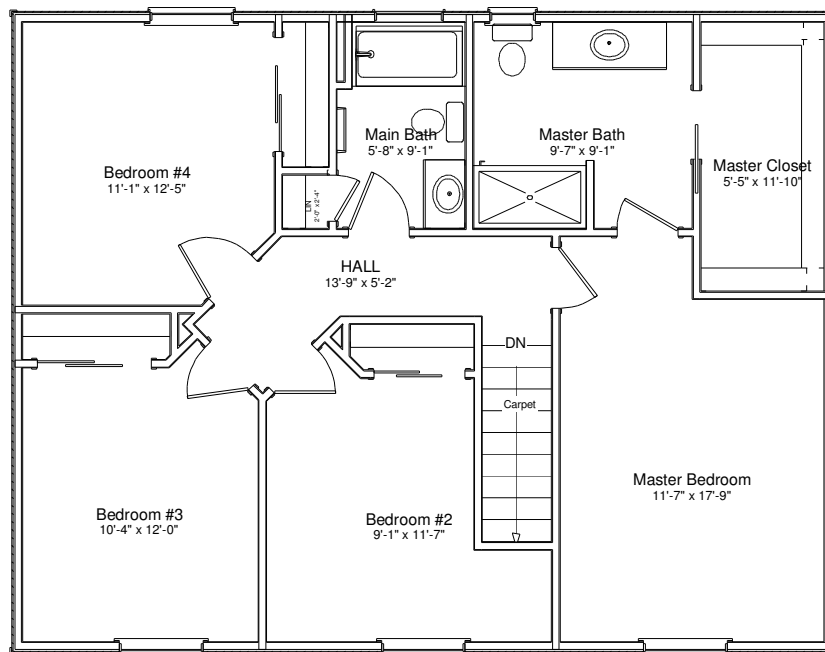

Keith Homes, Inc.
2455 Park Ave
Washington Pa
724-223-0285

Sycamore Elevation
504 4BDR Integral garage

Keith Homes, Inc.
 2455 Park Ave
 Washington Pa
 724-223-0285

Sycamore 1st Floor
 504 4BDR integral garage