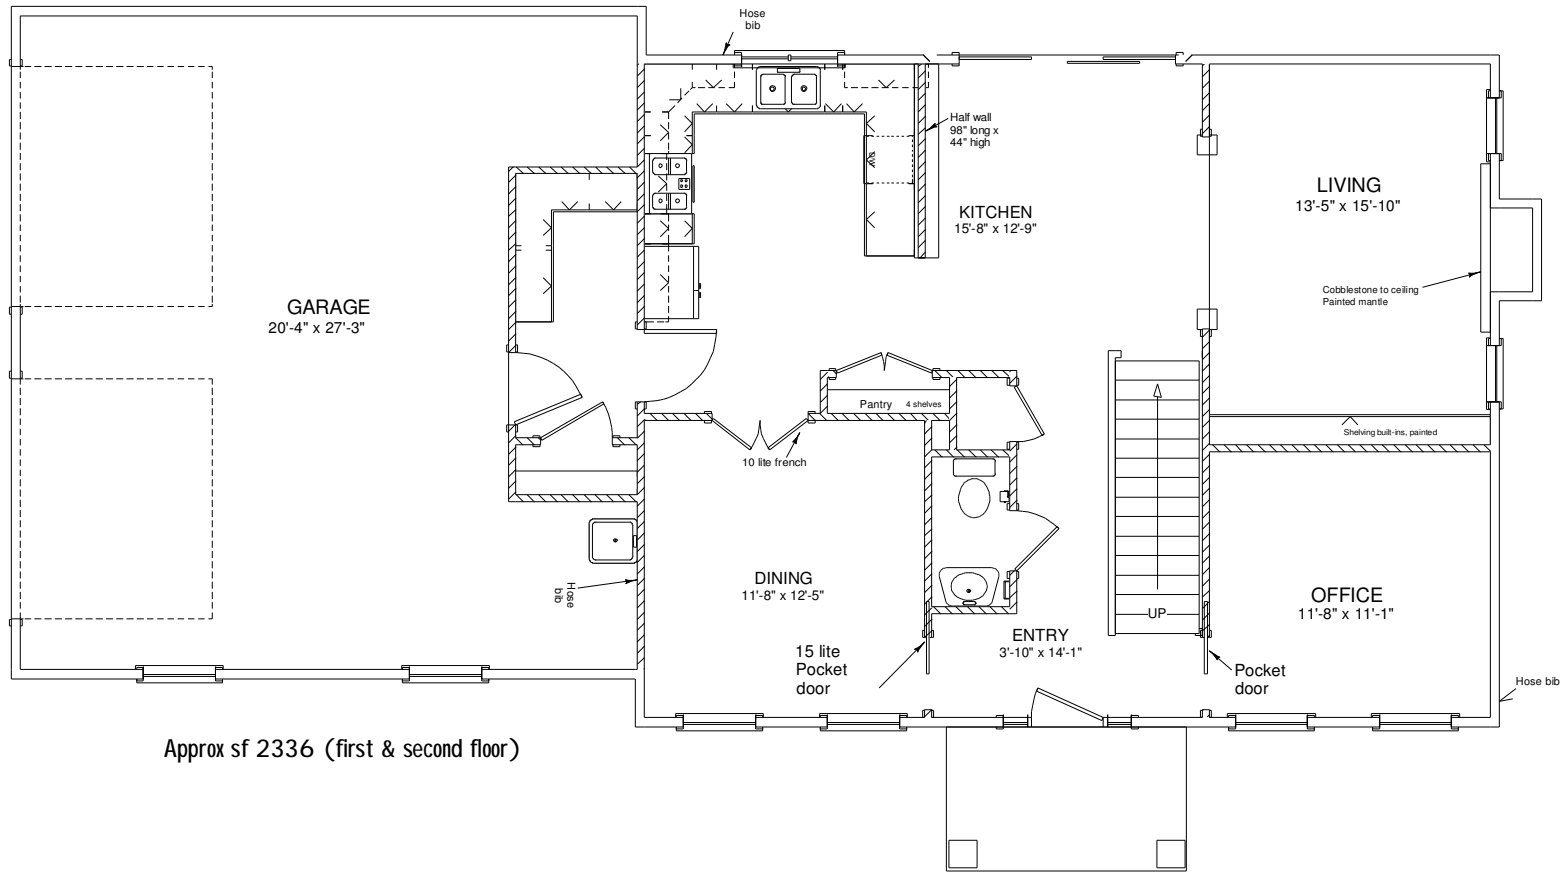

Keith Homes, Inc.
2455 Park Ave
Washington Pa
724-223-0285

Sycamore Elevation
307

4 BDR

Approx sf 2336 (first & second floor)

4 BDR

Sycamore 1st Floor
307

Keith Homes, Inc.
2455 Park Ave
Washington Pa
724-223-0285