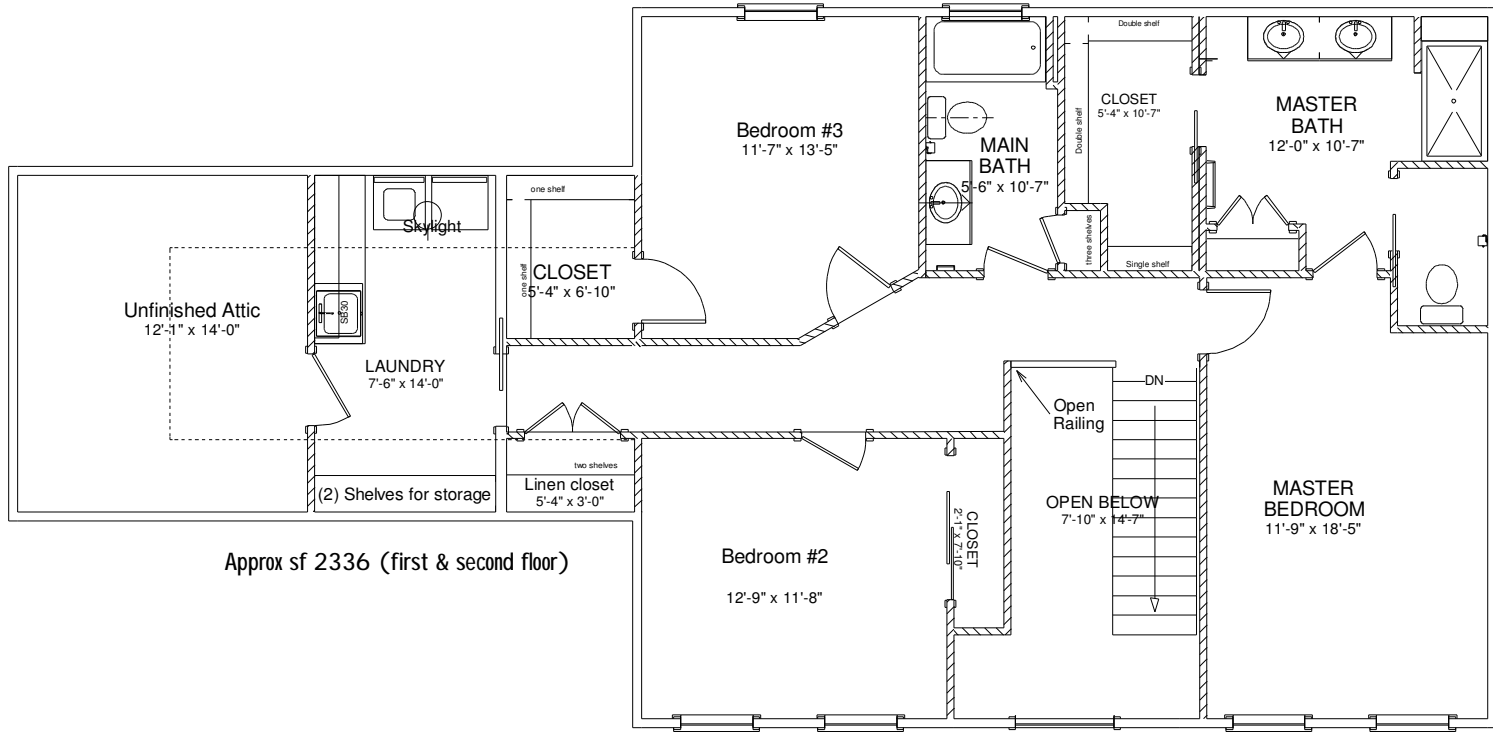

Keith Homes, Inc.
2455 Park Ave
Washington Pa
724-223-0285

Sycamore Elevation
307

4 BDR

Approx sf 2336 (first & second floor)

4 BDR

Sycamore 1st Floor
307

Keith Homes, Inc.
2455 Park Ave
Washington Pa
724-223-0285