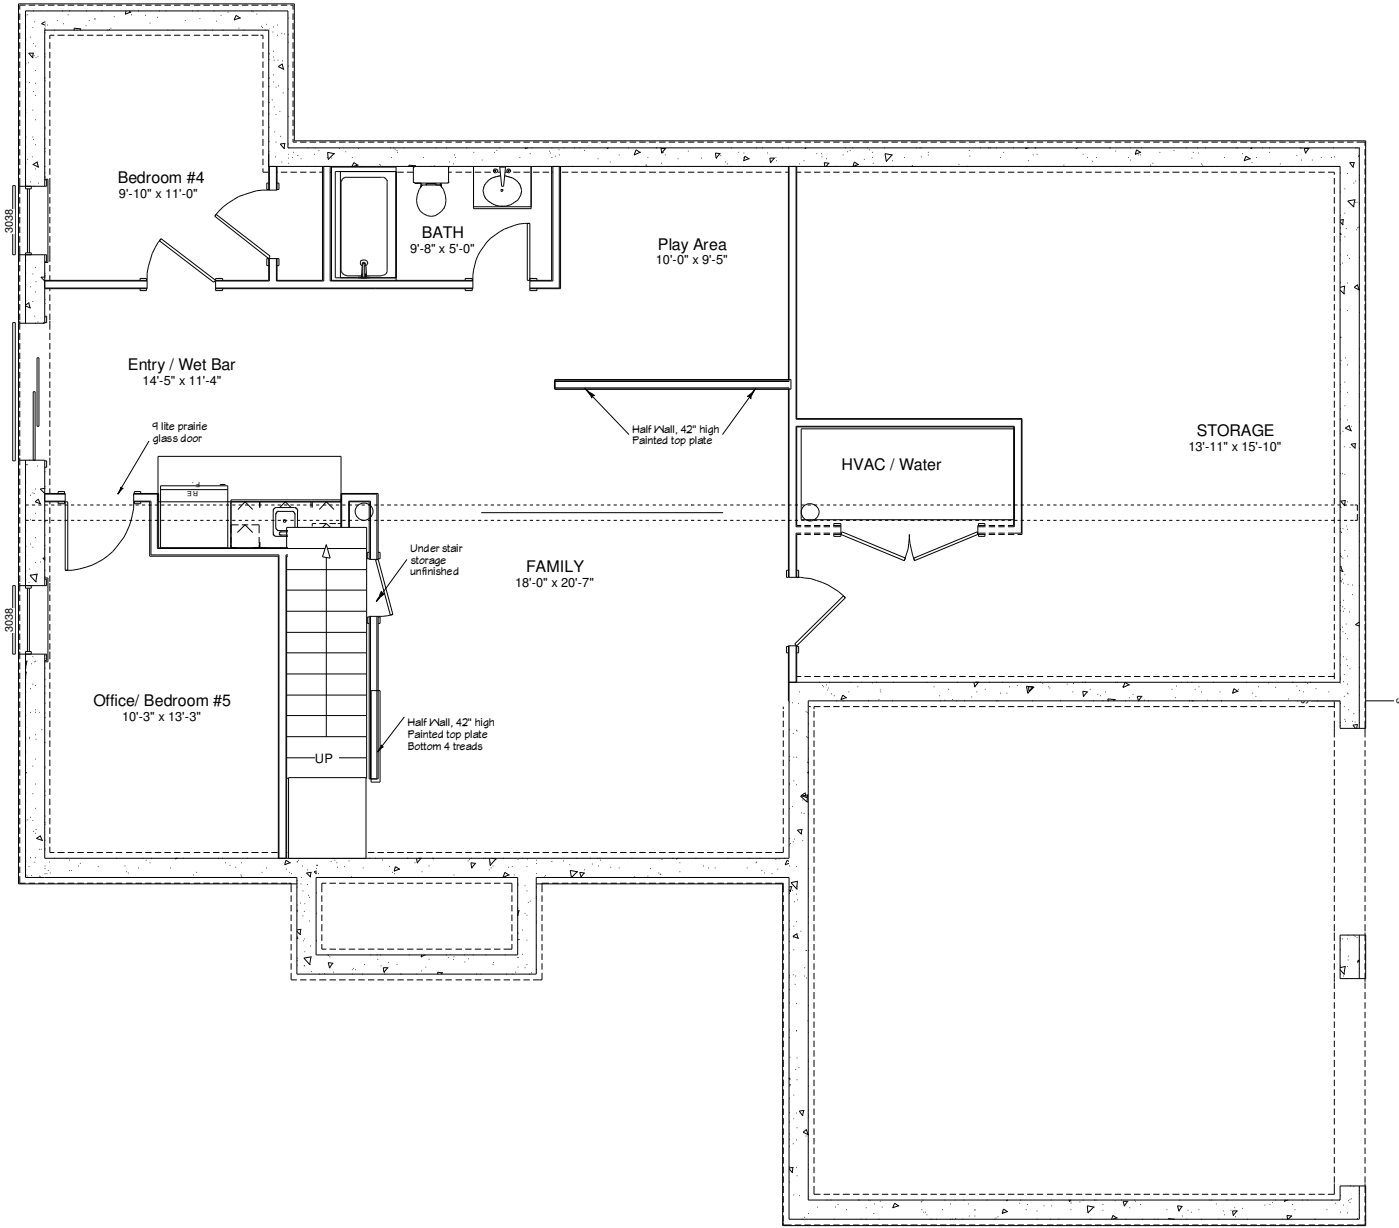

Keith Homes, Inc.
2455 Park Ave
Washington Pa
724-223-0285

Mountain Laurel Fdn
311 5 BDR attached garage