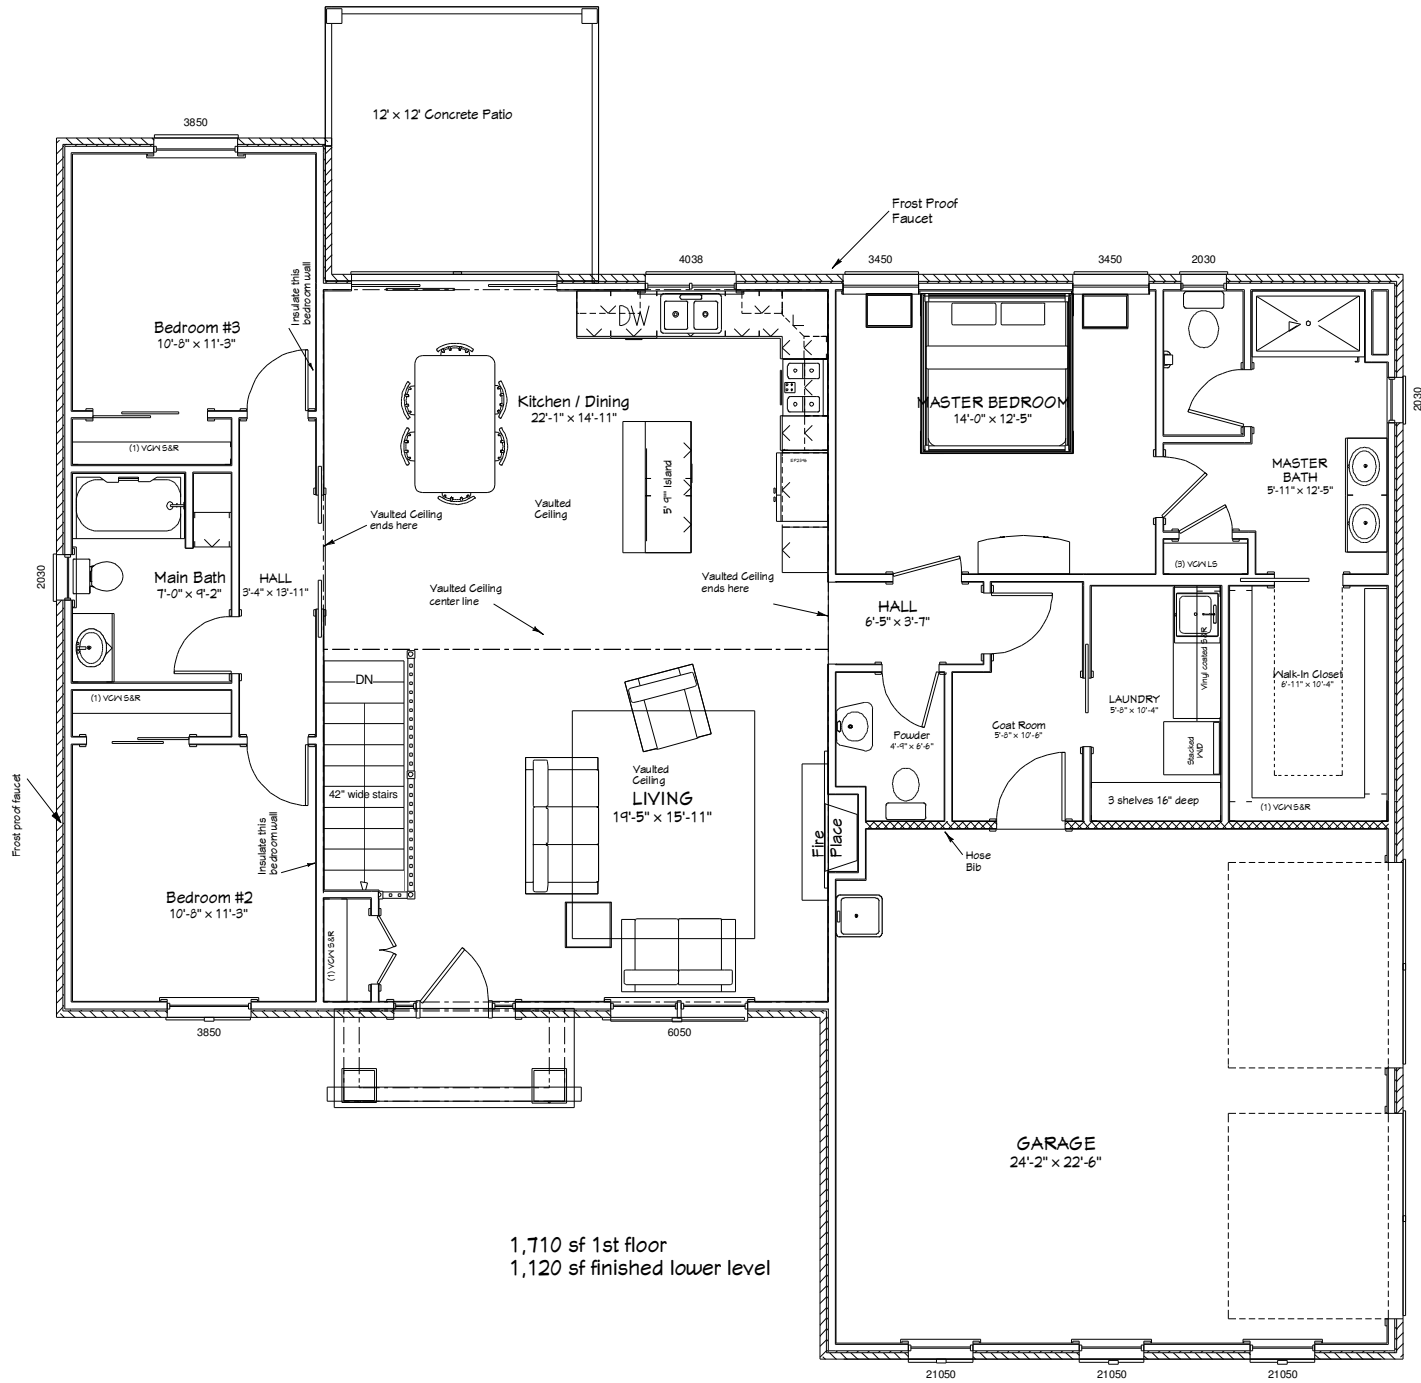

Keith Homes, Inc.
2455 Park Ave
Washington Pa
724-223-0285

Mountain Laurel Elevation

311 5BDR attached garage

1,710 sf 1st floor
1,120 sf finished lower level

Keith Homes, Inc.
2455 Park Ave
Washington Pa
724-223-0285