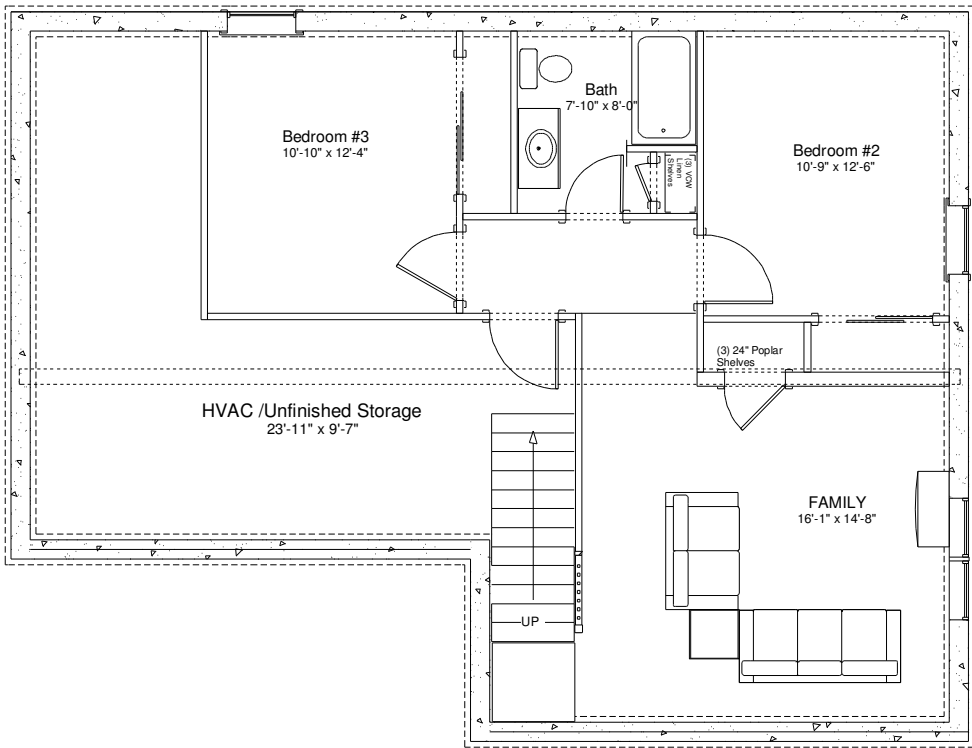

Keith Homes, Inc.
2455 Park Ave
Washington Pa
724-223-0285

Mountain Laurel Fdn
303 3BDR attached garage