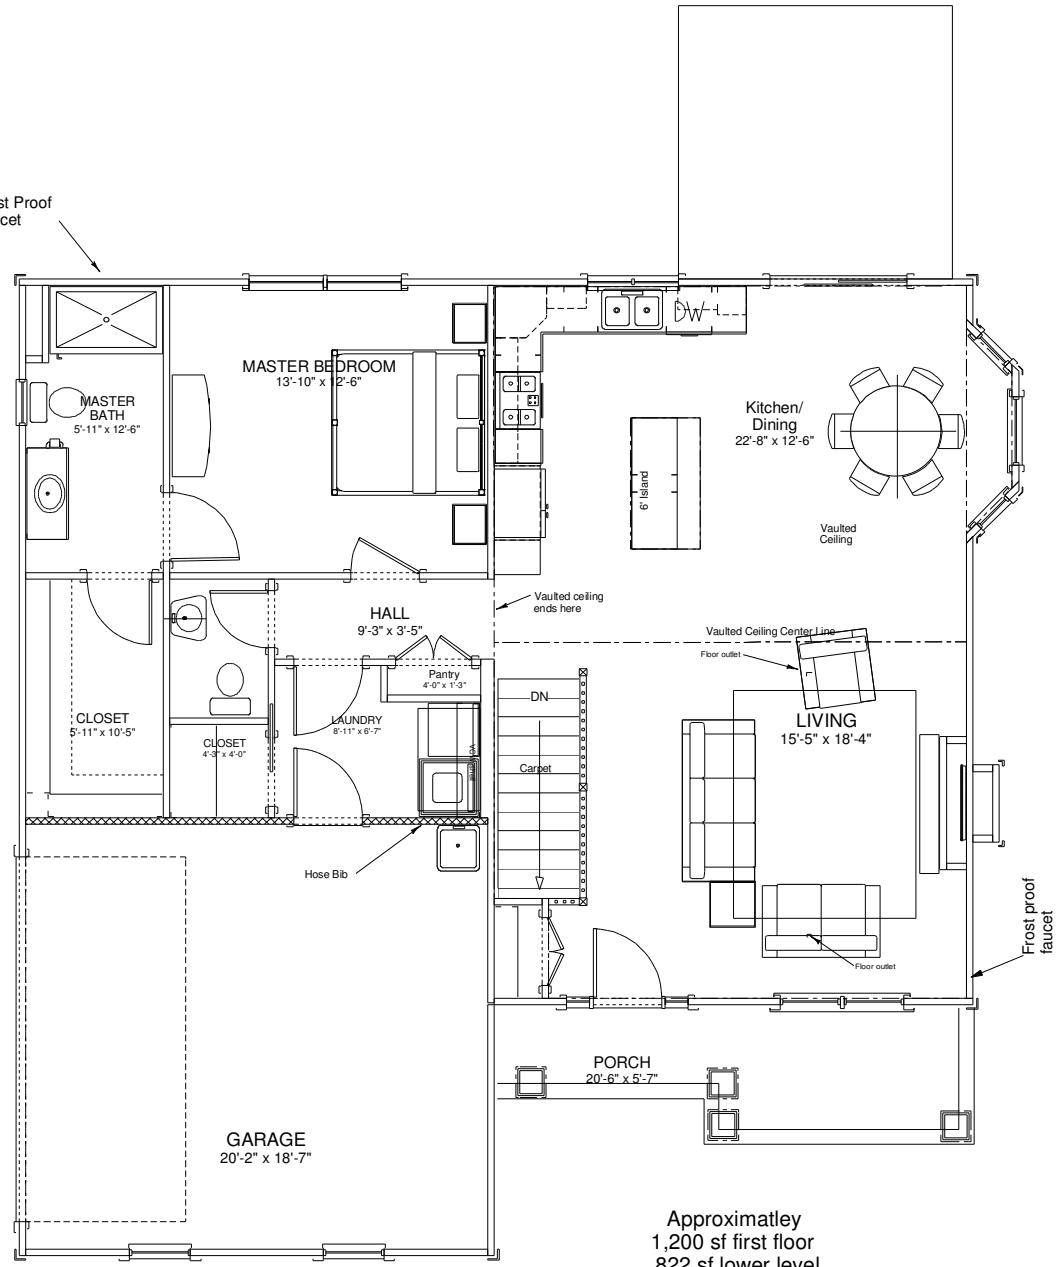

Keith Homes, Inc.
2455 Park Ave
Washington Pa
724-223-0285

Mountain Laurel Elevation

303 3BDR attached garage

Frost Proof Faucet

Approximatley
1,200 sf first floor
822 sf lower level

Mountain Laurel First Flr
303 3BDR attached garage