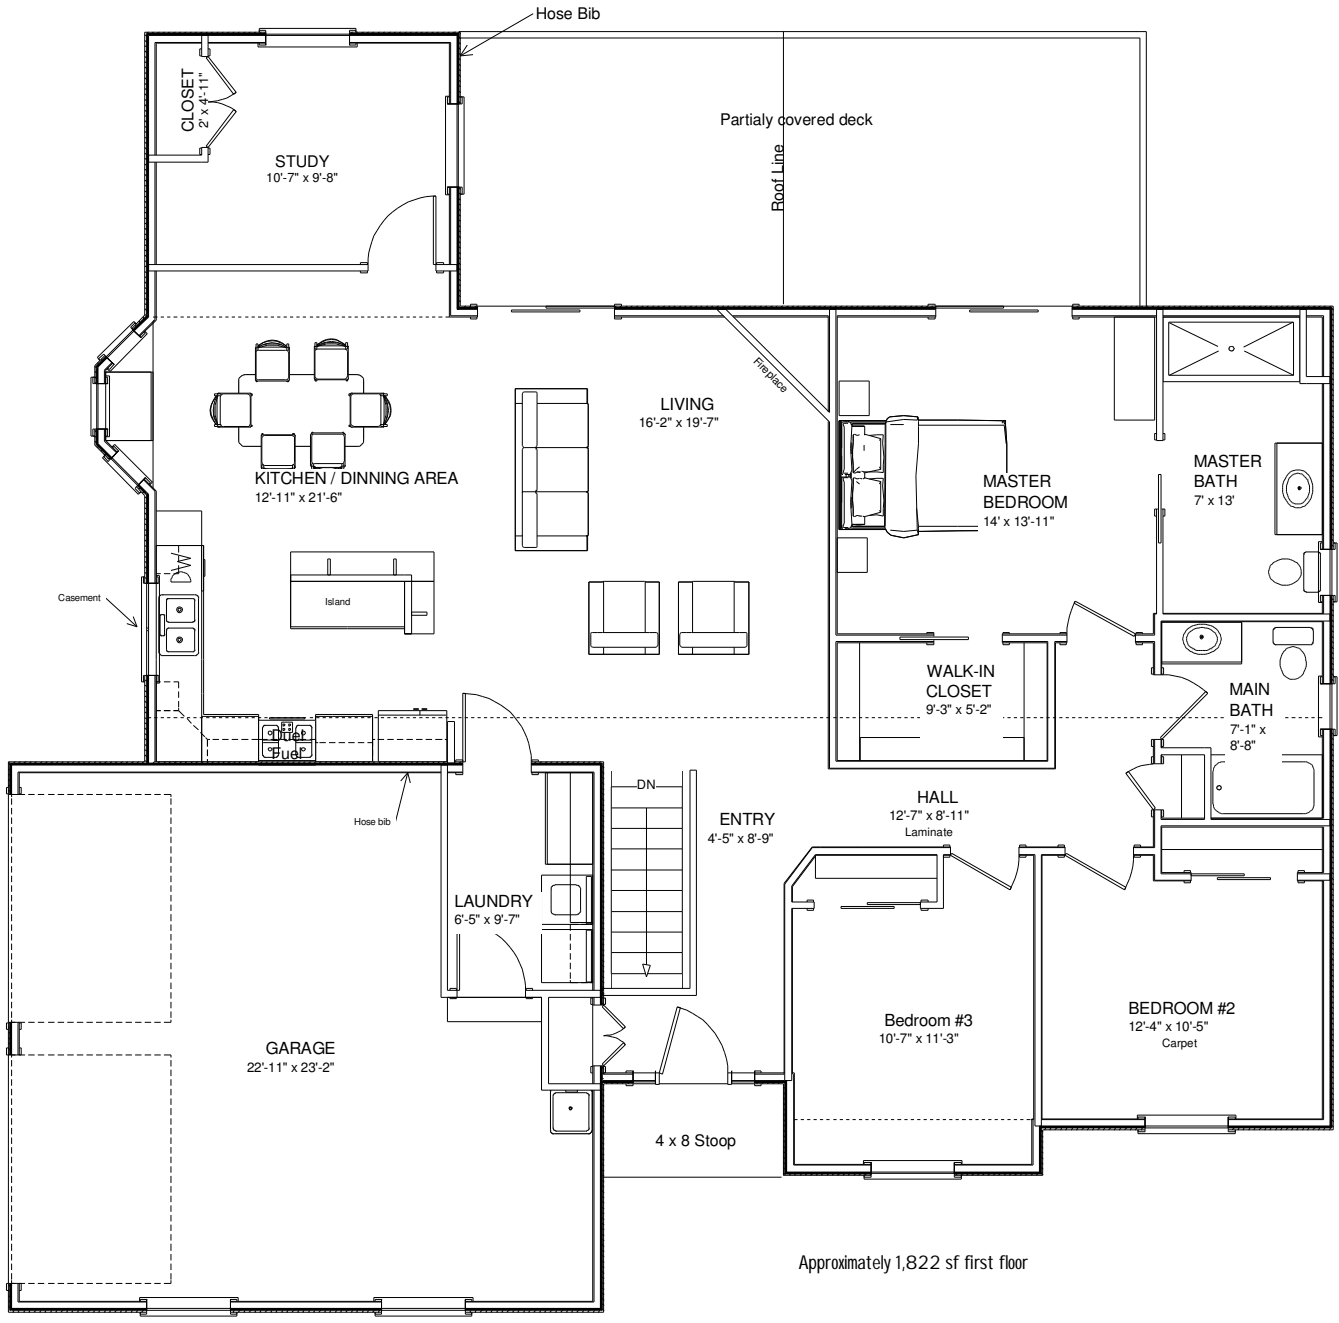

Keith Homes, Inc.
2455 Park Ave
Washington Pa
724-223-0285

Timbervine Elevation
512 3BDR

Approximately 1,822 sf first floor

Timbervine 1st Floor
512 3BDR

Keith Homes, Inc.
2455 Park Ave
Washington Pa
724-223-0285

Unfinished Basement
Bathroom shown for plumbing
rough-in location only