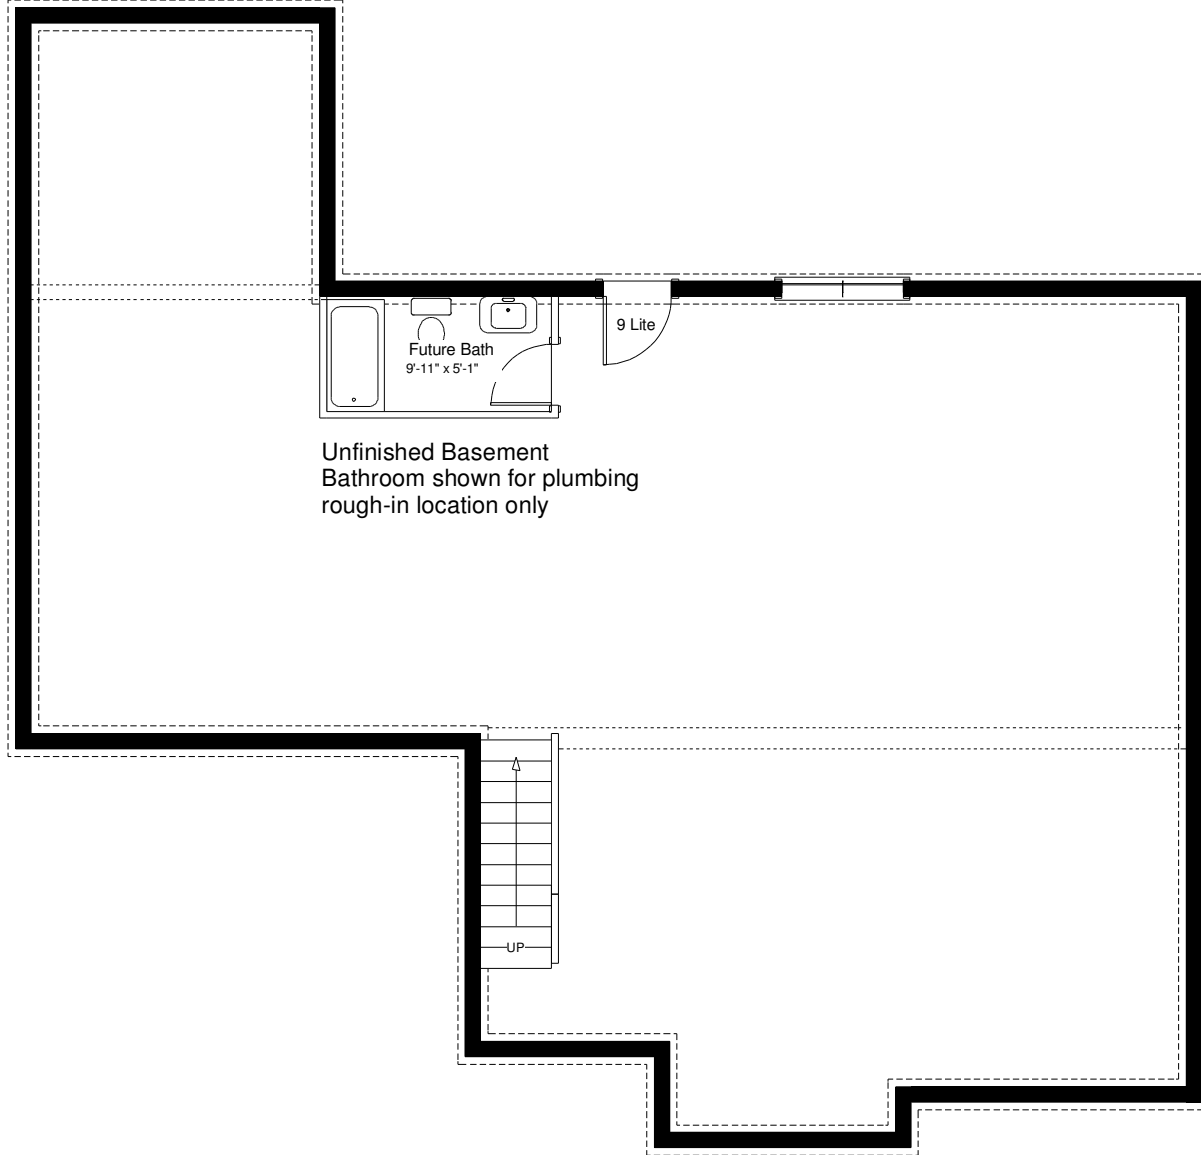

Keith Homes, Inc.
2455 Park Ave
Washington Pa
724-223-0285

Timbervine Elevation
512 3BDR

Approximately 1,822 sf first floor

Timbervine 1st Floor
512 3BDR

Keith Homes, Inc.
2455 Park Ave
Washington Pa
724-223-0285

Unfinished Basement
Bathroom shown for plumbing
rough-in location only