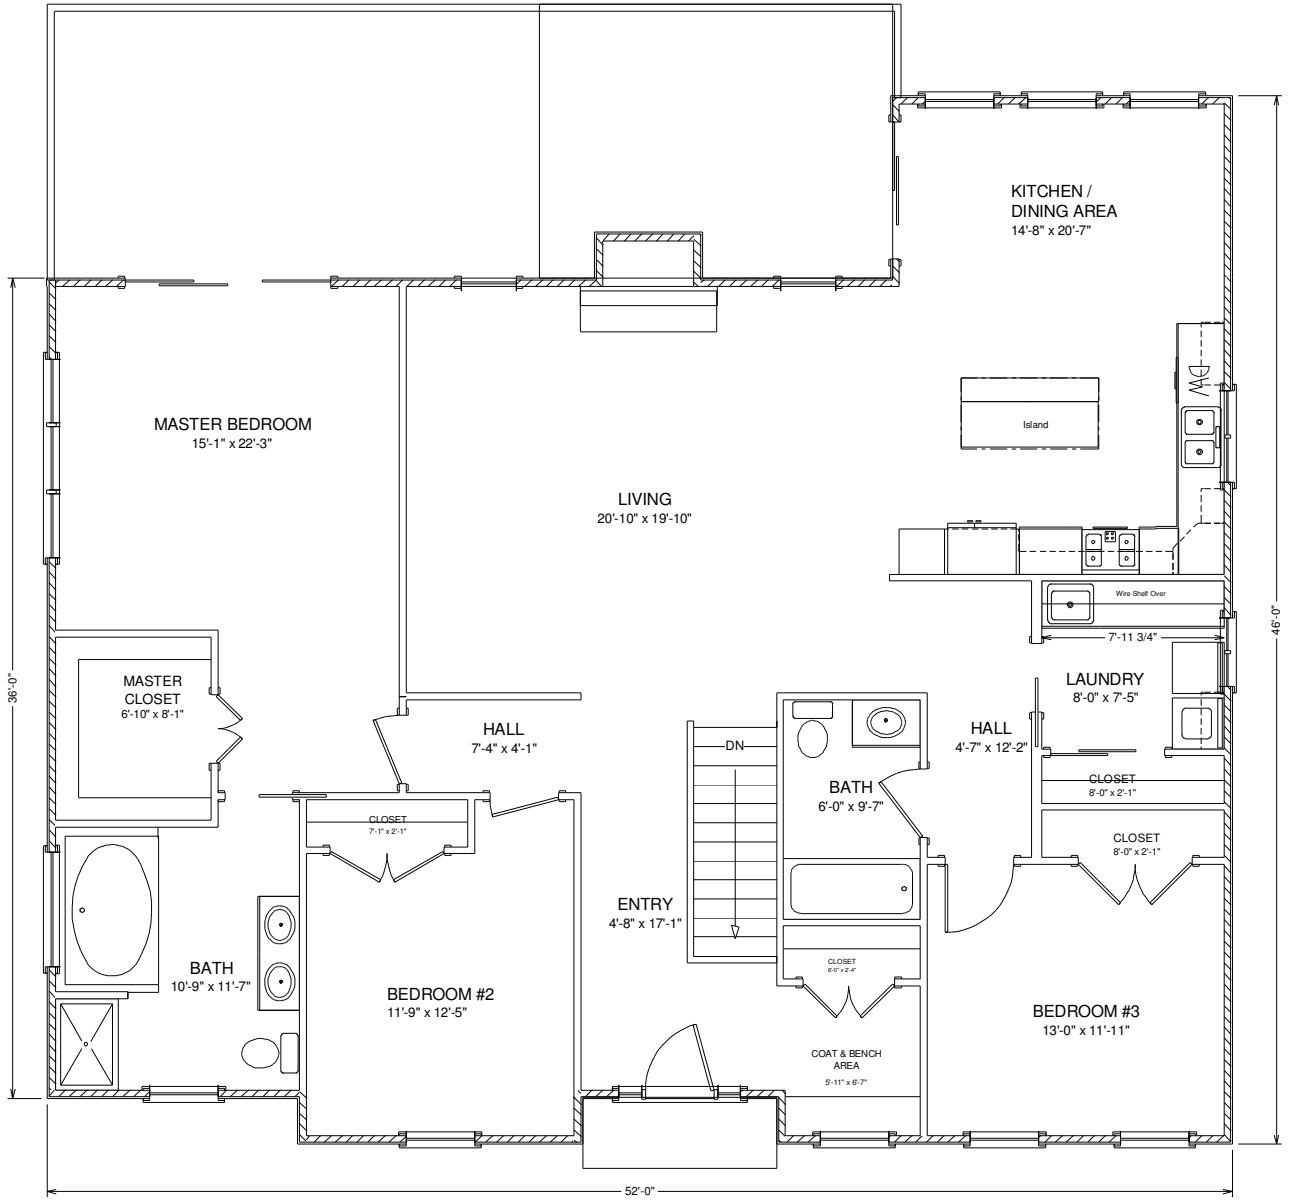

Keith Homes, Inc.
2455 Park Ave
Washington Pa
724-223-0285

Timbervine Elevation
211 3 BDR

Timbervine 1st Floor
211 3-4 BDR

Keith Homes, Inc.
2455 Park Ave
Washington Pa
724-223-0285

Keith Homes, Inc.
2455 Park Ave
Washington Pa
724-223-0285

Timbervine Foundation
211 3-4 BDR