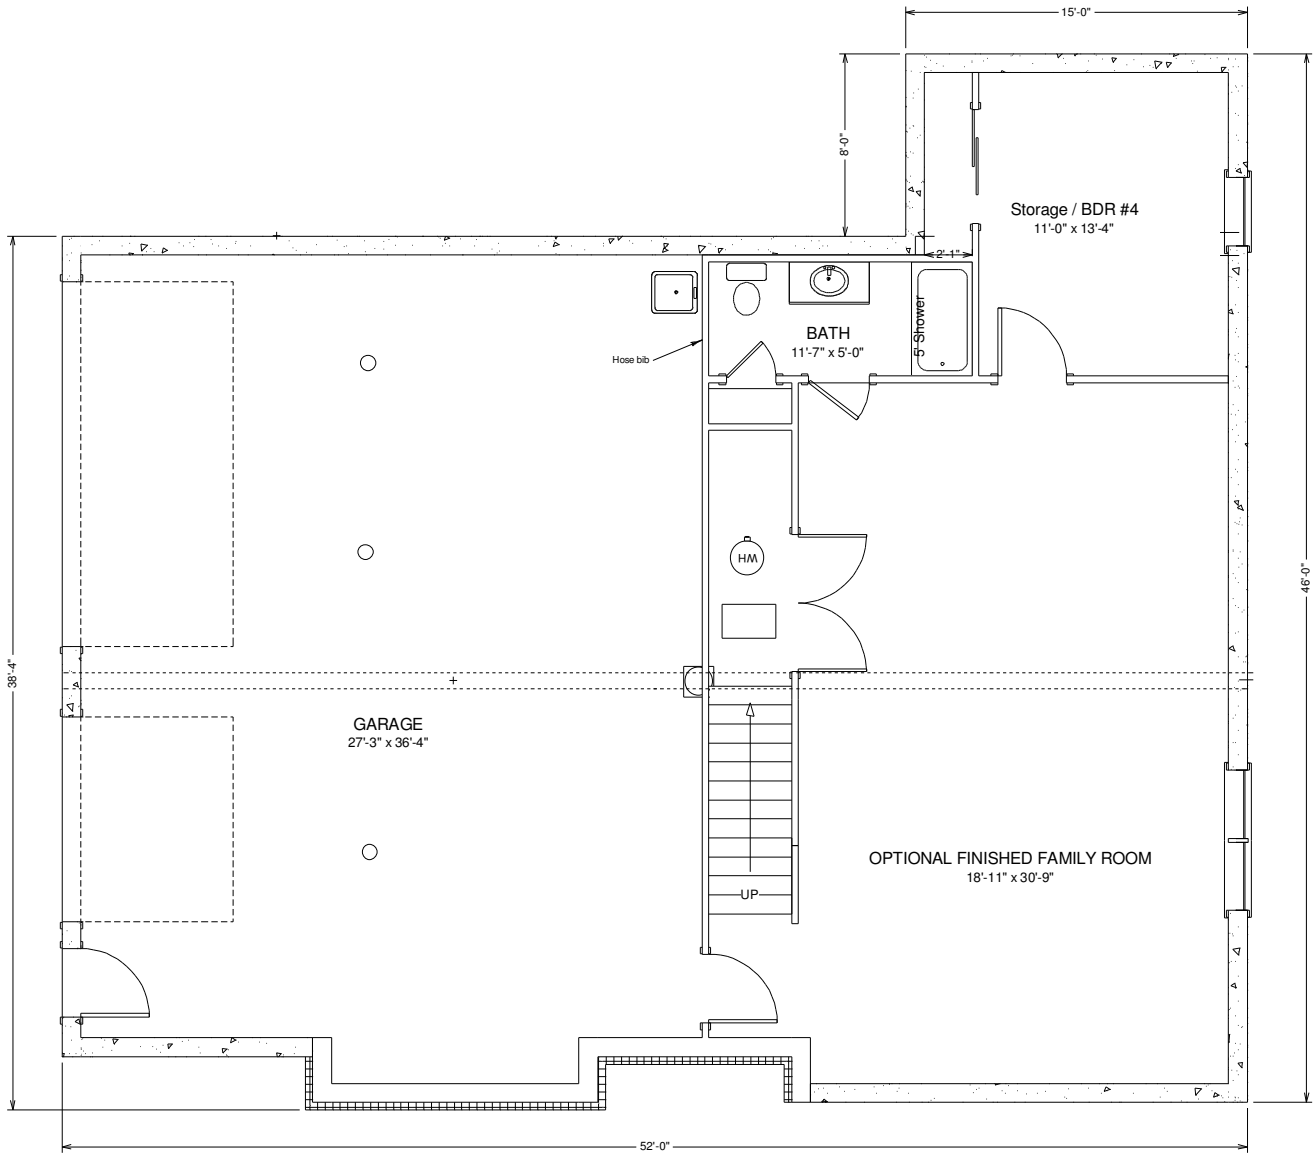

Keith Homes, Inc.
2455 Park Ave
Washington Pa
724-223-0285

Timbervine Elevation
211 3 BDR

Timbervine 1st Floor
211 3-4 BDR

Keith Homes, Inc.
2455 Park Ave
Washington Pa
724-223-0285

Keith Homes, Inc.
2455 Park Ave
Washington Pa
724-223-0285

Timbervine Foundation
211 3-4 BDR