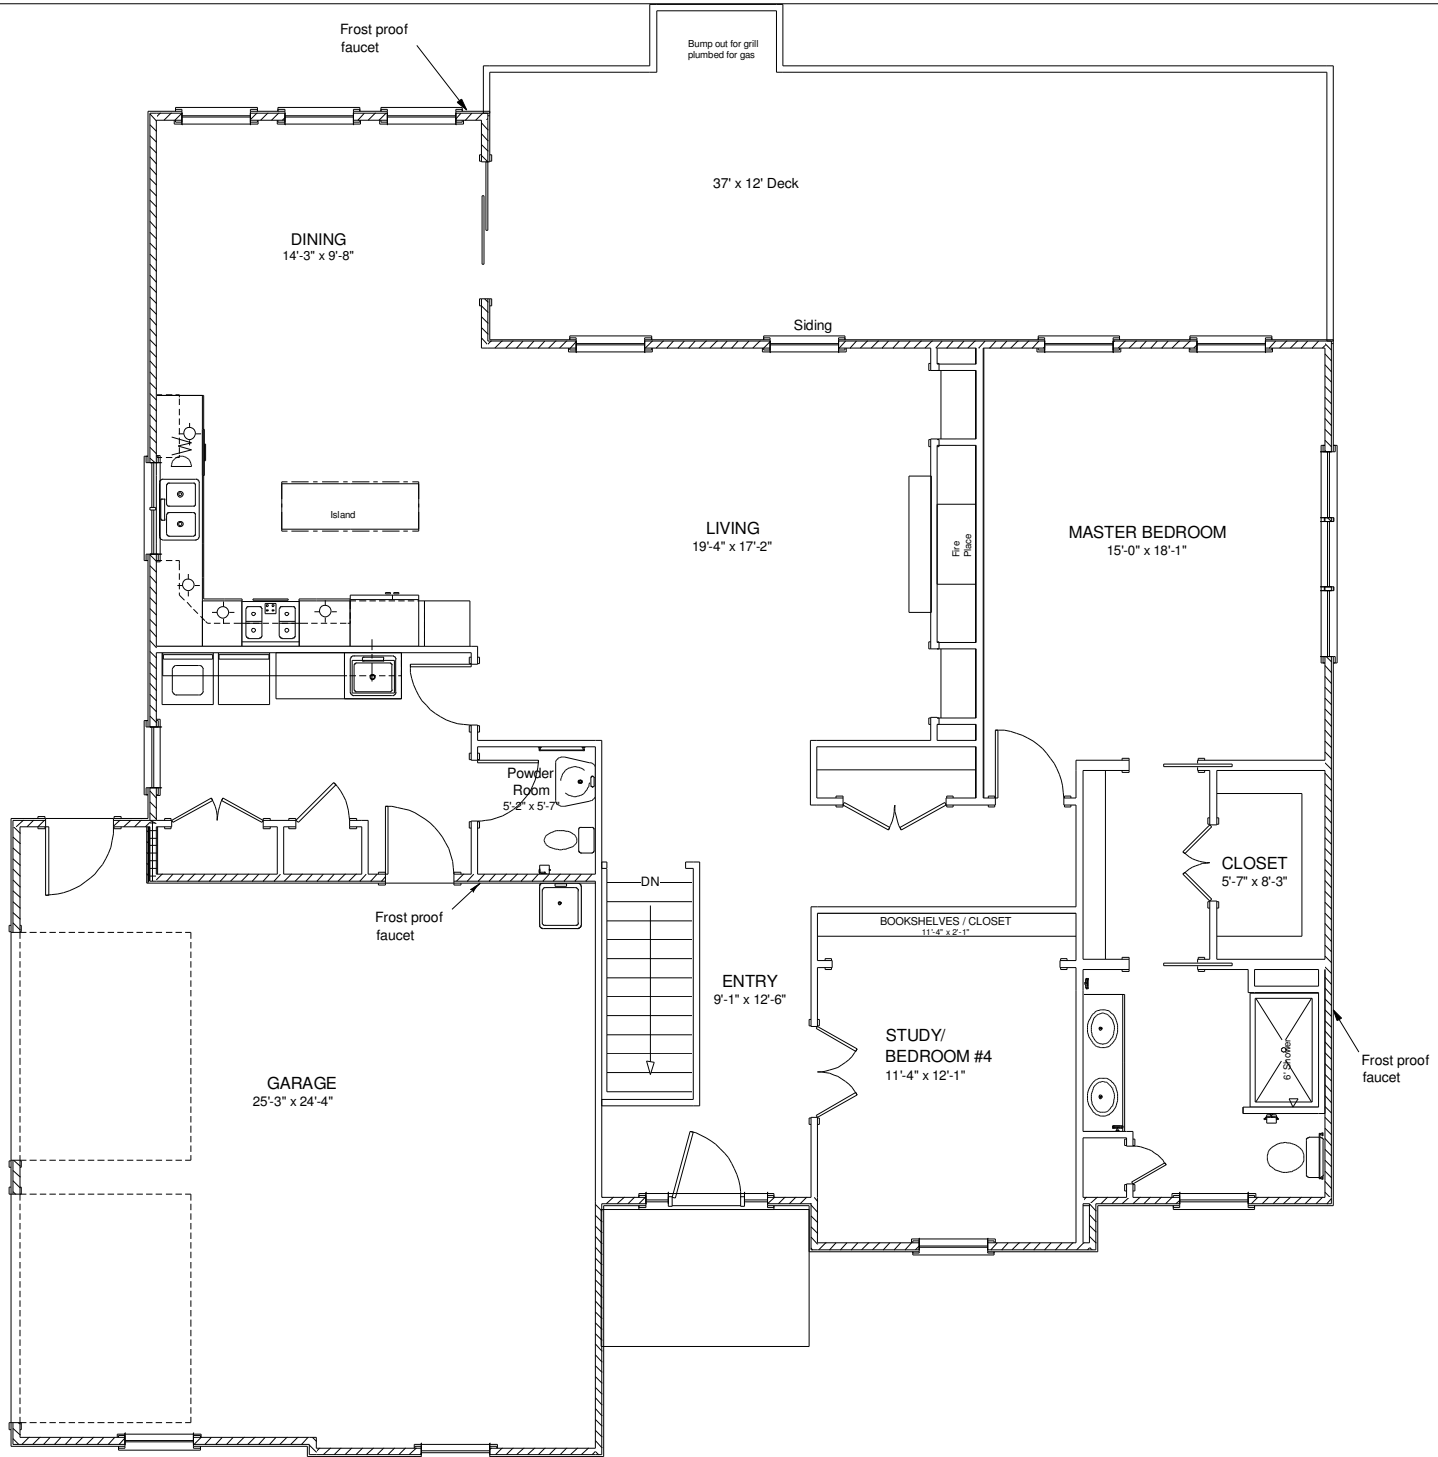

Keith Homes, Inc.  
2455 Park Ave  
Washington Pa  
724-223-0285

**Timbervine Elevation**  
**306 3-4 BDR**

**Timbervine 1st Floor**  
**306 3-4 BDR**

Keith Homes, Inc.  
 2455 Park Ave  
 Washington Pa  
 724-223-0285